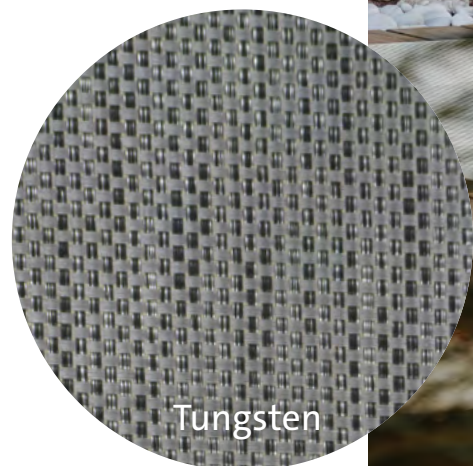

**HydraBac™** backing is a multi-layered, liquid-fused back that is 100% waterproof and will not melt, crumble, or degrade. Innovative non-skid ribbing provides cushioned support underfoot and allows increased air flow for quick drying.

Style name:  
Water Mill

Sizes:  
4'3" x 6'  
6' x 8'6"  
7'8" x 11'

Infusion

Ridgeline

Haze

Tungsten

PRACTICAL.  
VERSATILE.  
STYLISH.

Color shown: Infusion

# WALK IN THE PARK™

Description:	Premium woven vinyl area rugs
Use:	For indoor & outdoor use
Water resistance:	Waterproof
Anti-Soil & Stain Protection:	Fadeproof & Stainproof
Antimicrobial Protection:	Impervion® mold, mildew, and odor protection
Backing:	HydraBac™ cushioned, non-skid backing
Flammability:	Class I flammability rating
Safety:	Lead free & non-toxic
Origin:	USA