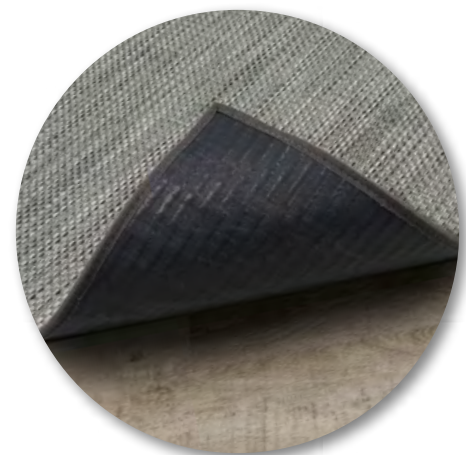

WALK IN THE PARK™

[WATERPROOF RUGS FOR LUXURIOUS OUTDOOR SPACES]

Elevate your outdoor living with **Walk in the Park™**, a versatile collection of waterproof area rugs designed to be a durable yet stylish accent to any outdoor space. Designed to effortlessly coordinate with today's most fashionable outdoor furniture trends, **Walk in the Park™** is the perfect accent to a garden terrace, poolside lounge, or condominium balcony. Manufactured with premium woven vinyl and supported by a liquid-fused, non-skid cushioned back, these innovative rugs can withstand the rigors of high traffic areas and year round, outdoor use where moisture, stains, salt, and UV exposure are common.

- Premium woven vinyl construction
- For indoor and outdoor use
- 100% Waterproof
- **Impervion®** mold, mildew & odor protection
- Fadeproof & Stainproof
- **HydraBac™** cushioned, non-skid backing
- Class I flammability rating
- Lead free & non-toxic
- 10 year wear warranty
- Made in the USA