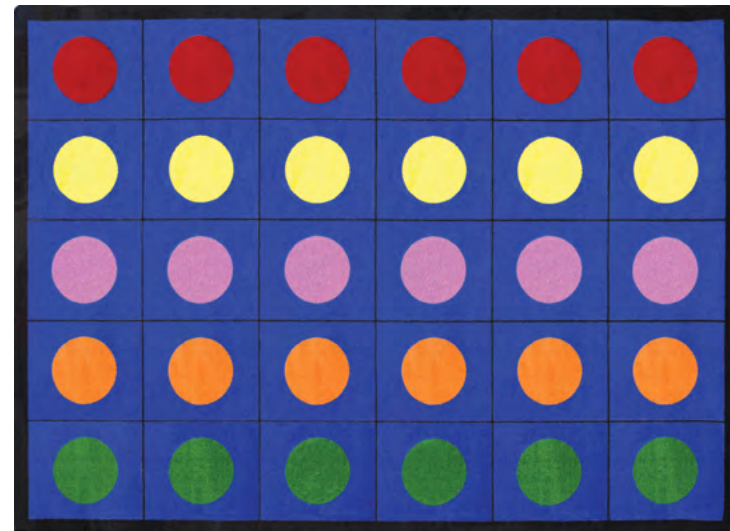

Introducing **Lightspeed™** - Joy Carpets' new QuickShip program. Enjoy quick and reliable shipping on your favorite carpets.

The best part? ... It all ships within 3 days!

With a total of 27 styles (over 250 SKUs) available to ship within 3 days, **Lightspeed™** is your best choice for trusted, fast delivery on a wide range of our most popular styles and colors.

Colorful Learning™ #2066

Item #	Size
2066C	5'4" x 7'8"
2066D	7'8" x 10'9"

Color Tones™ #1897

Item #	Size
1897CC	5'4" x 7'8" Oval
1897DD	7'8" x 10'9" Oval

Lots of Dots™ #1430

Item #	Size
1430C-01	5'4" x 7'8"
1430D-01	7'8" x 10'9"
1430G-01	10'9" x 13'2"

Around the Block II™ #2009

Item #	Size
2009C	5'4" x 7'8"
2009D	7'8" x 10'9"

Any Day Alphabet™ #1710

Item #	Size
1710C-01	5'4" x 7'8"
1710D-01	7'8" x 10'9"

Noah's Alphabet Animals™ #1610

Item #	Size
1610B	3'10" x 5'4"
1610C	5'4" x 7'8"
1610D	7'8" x 10'9"

Item #	Size
1623C-01	5'4" x 7'8"
1623D-01	7'8" x 10'9"

Alpha-Dots™ #1801

Item #	Size
1801C-01	5'4" x 7'8"
1801D-01	7'8" x 10'9"
1801G-01	10'9" x 13'2"

Watercolor Spots™ #2143

Item#	Size	Color
2143C	5'4" x 7'8"	01-Rainbow, 02-Marine
2143D	7'8" x 10'9"	01-Rainbow, 02-Marine