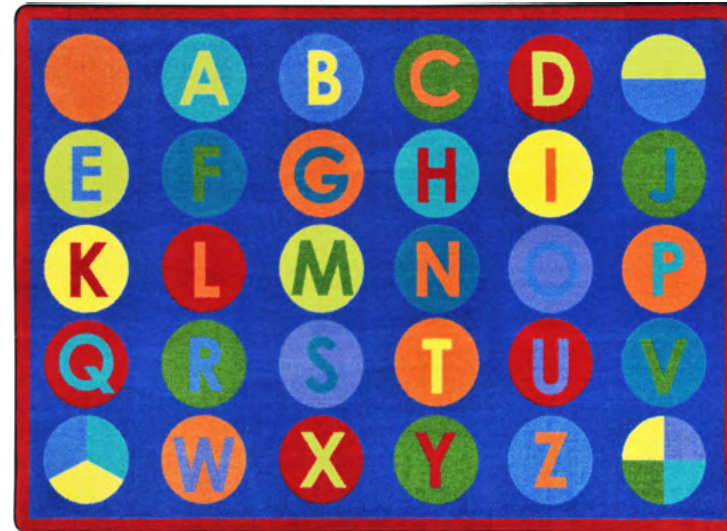

Around the Block II™ #2009

Item #	Size
2009C	5'4" x 7'8"
2009D	7'8" x 10'9"

Any Day Alphabet™ #1710

Item #	Size
1710C-01	5'4" x 7'8"
1710D-01	7'8" x 10'9"

Noah's Alphabet Animals™ #1610

Item #	Size
1610B	3'10" x 5'4"
1610C	5'4" x 7'8"
1610D	7'8" x 10'9"

Stumped™ #2051

Item #	Size
2051C	5'4" x 7'8"
2051CC	5'4" x 7'8" Oval
2051D	7'8" x 10'9"
2051DD	7'8" x 10'9" Oval

Underwater Readers™ #2099

Item #	Size
2099C-01	5'4" x 7'8"
2099D-01	7'8" x 10'9"

Animal Phonics™ #1623

Item #	Size
1623C-01	5'4" x 7'8"
1623D-01	7'8" x 10'9"

Alpha-Dots™ #1801

Item #	Size
1801C-01	5'4" x 7'8"
1801D-01	7'8" x 10'9"
1801G-01	10'9" x 13'2"

Watercolor Spots™ #2143

Item#	Size	Color
2143C	5'4" x 7'8"	01-Rainbow, 02-Marine
2143D	7'8" x 10'9"	01-Rainbow, 02-Marine