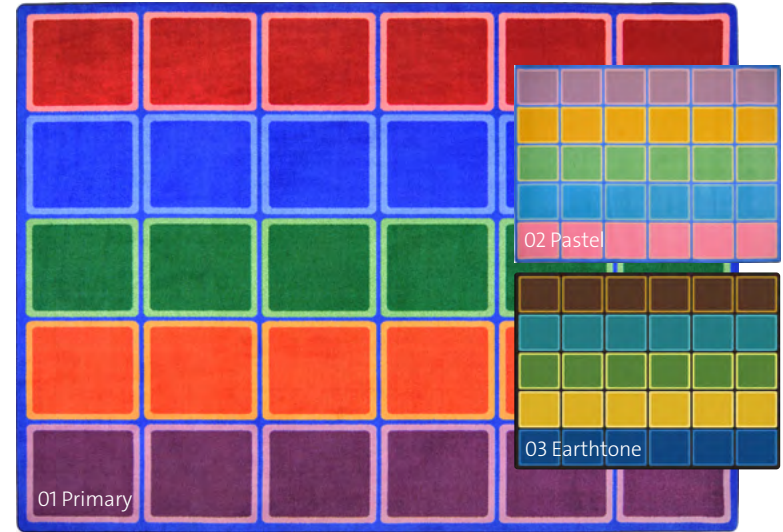

Item #	Size
1623C-01	5'4" x 7'8"
1623D-01	7'8" x 10'9"

Alpha-Dots™ #1801

Item #	Size
1801C-01	5'4" x 7'8"
1801D-01	7'8" x 10'9"
1801G-01	10'9" x 13'2"

Watercolor Spots™ #2143

Item#	Size	Color
2143C	5'4" x 7'8"	01-Rainbow, 02-Marine
2143D	7'8" x 10'9"	01-Rainbow, 02-Marine

Peaceful Readers™ #2001

Item #	Size
2001C	5'4" x 7'8"
2001D	7'8" x 10'9"

Alphabet Blues™ #1628

Item #	Size
1628C	5'4" x 7'8"
1628D	7'8" x 10'9"

Blocks Abound™ #1709

Item#	Size	Color
1709C	5'4" x 7'8"	01-Primary, 02-Pastel, 03-Earthtone
1709D	7'8" x 10'9"	01-Primary, 02-Pastel, 03-Earthtone
1709G	10'9" x 13'2"	01-Primary, 02-Pastel, 03-Earthtone