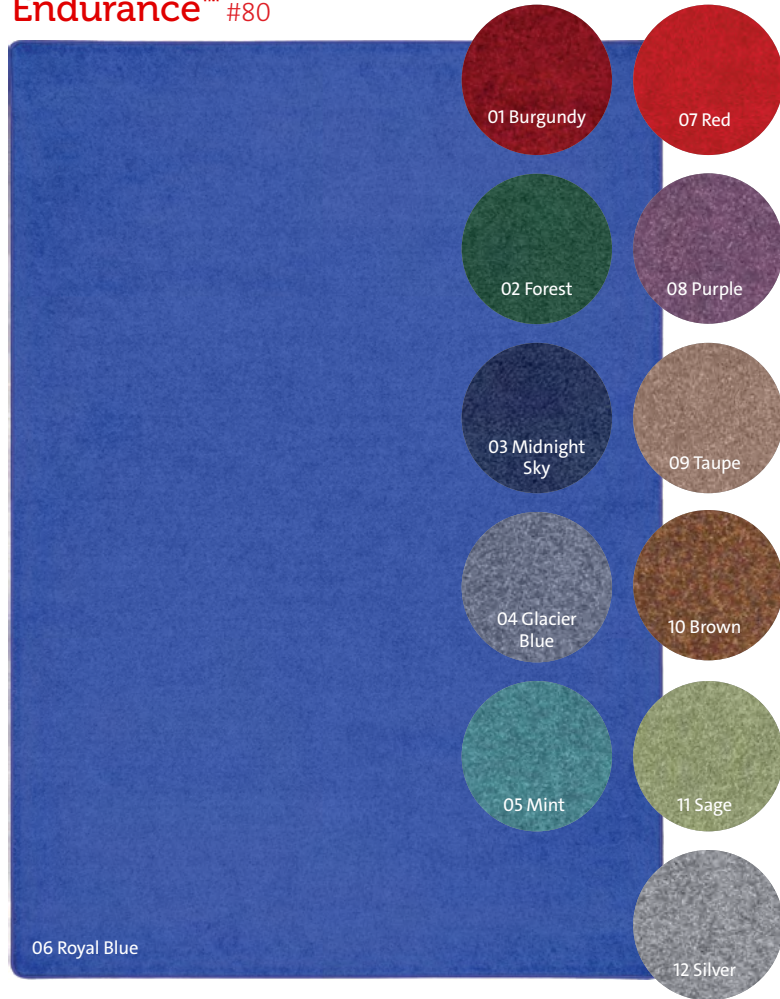

Endurance™ #80