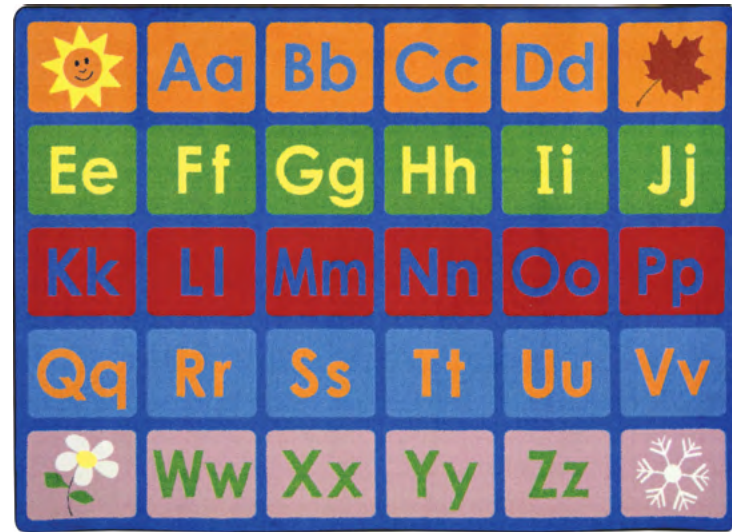

Introducing **Lightspeed™** - Joy Carpets' new QuickShip program. Enjoy quick and reliable shipping on your favorite carpets.

The best part? ... It all ships within 3 days!

With a total of 27 styles (over 250 SKUs) available to ship within 3 days, **Lightspeed™** is your best choice for trusted, fast delivery on a wide range of our most popular styles and colors.

Colorful Learning™ #2066

Item #	Size
2066C	5'4" x 7'8"
2066D	7'8" x 10'9"

Color Tones™ #1897

Item #	Size
1897CC	5'4" x 7'8" Oval
1897DD	7'8" x 10'9" Oval

Lots of Dots™ #1430

Item #	Size
1430C-01	5'4" x 7'8"
1430D-01	7'8" x 10'9"
1430G-01	10'9" x 13'2"

Around the Block II™ #2009

Item #	Size
2009C	5'4" x 7'8"
2009D	7'8" x 10'9"

Any Day Alphabet™ #1710

Item #	Size
1710C-01	5'4" x 7'8"
1710D-01	7'8" x 10'9"

Noah's Alphabet Animals™ #1610

Item #	Size
1610B	3'10" x 5'4"
1610C	5'4" x 7'8"
1610D	7'8" x 10'9"